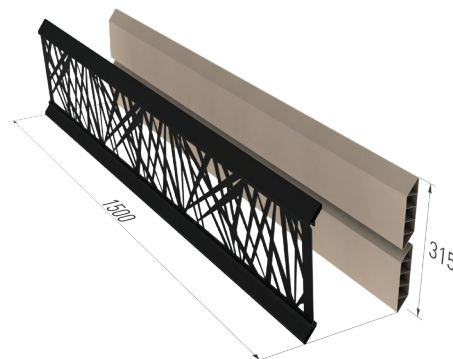

DÉCOR PANEL SISTÄ FENCES

DECOR PANEL FOR BRIZÄ FILLER

Shattered glass

Plants

LACQUERED COLORS

White		Sand-blasted black	
Grey anthracite		Quartz gray	

DECORATIVE PANEL FOR SISTÄ PRIVACY SCREEN INFILL

Shattered glass

Plants

LACQUERED COLORS

White		Sand-blasted black	
Grey anthracite		Quartz gray	

Assembly principle

Replace two privacy slats or one BRIZÄ slat with a decor panel and slide in the ALU profiles above and below.