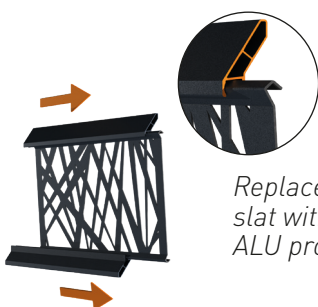

DÉCOR PANEL SISTÄ FENCES

DECOR PANEL FOR BRIZÄ FILLER

Shattered glass

Plants

LACQUERED COLORS

White		Sand-blasted black	
Grey anthracite		Quartz gray	

DECORATIVE PANEL FOR SISTÄ PRIVACY SCREEN INFILL

Shattered glass

Plants

LACQUERED COLORS

White		Sand-blasted black	
Grey anthracite		Quartz gray	

Assembly principle

Replace two privacy slats or one BRIZÄ slat with a decor panel and slide in the ALU profiles above and below.