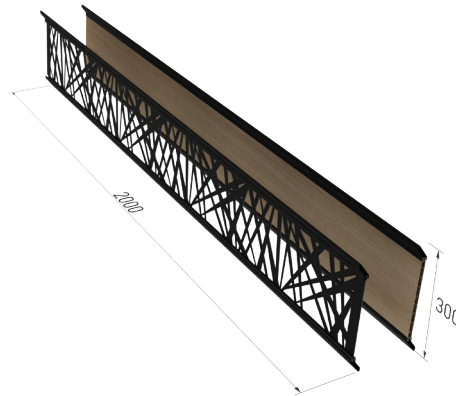

DÉCOR PANEL SISTÄ FENCES

DECOR PANEL FOR BRIZÄ FILLER

Shattered glass

Plants

LACQUERED COLORS

White		Sand-blasted black	
Grey anthracite		Quartz gray	

DECORATIVE PANEL FOR SISTÄ PRIVACY SCREEN INFILL

Shattered glass

Plants

LACQUERED COLORS

White		Sand-blasted black	
Grey anthracite		Quartz gray	

Assembly principle

Replace two privacy slats or one BRIZÄ slat with a decor panel and slide in the ALU profiles above and below.